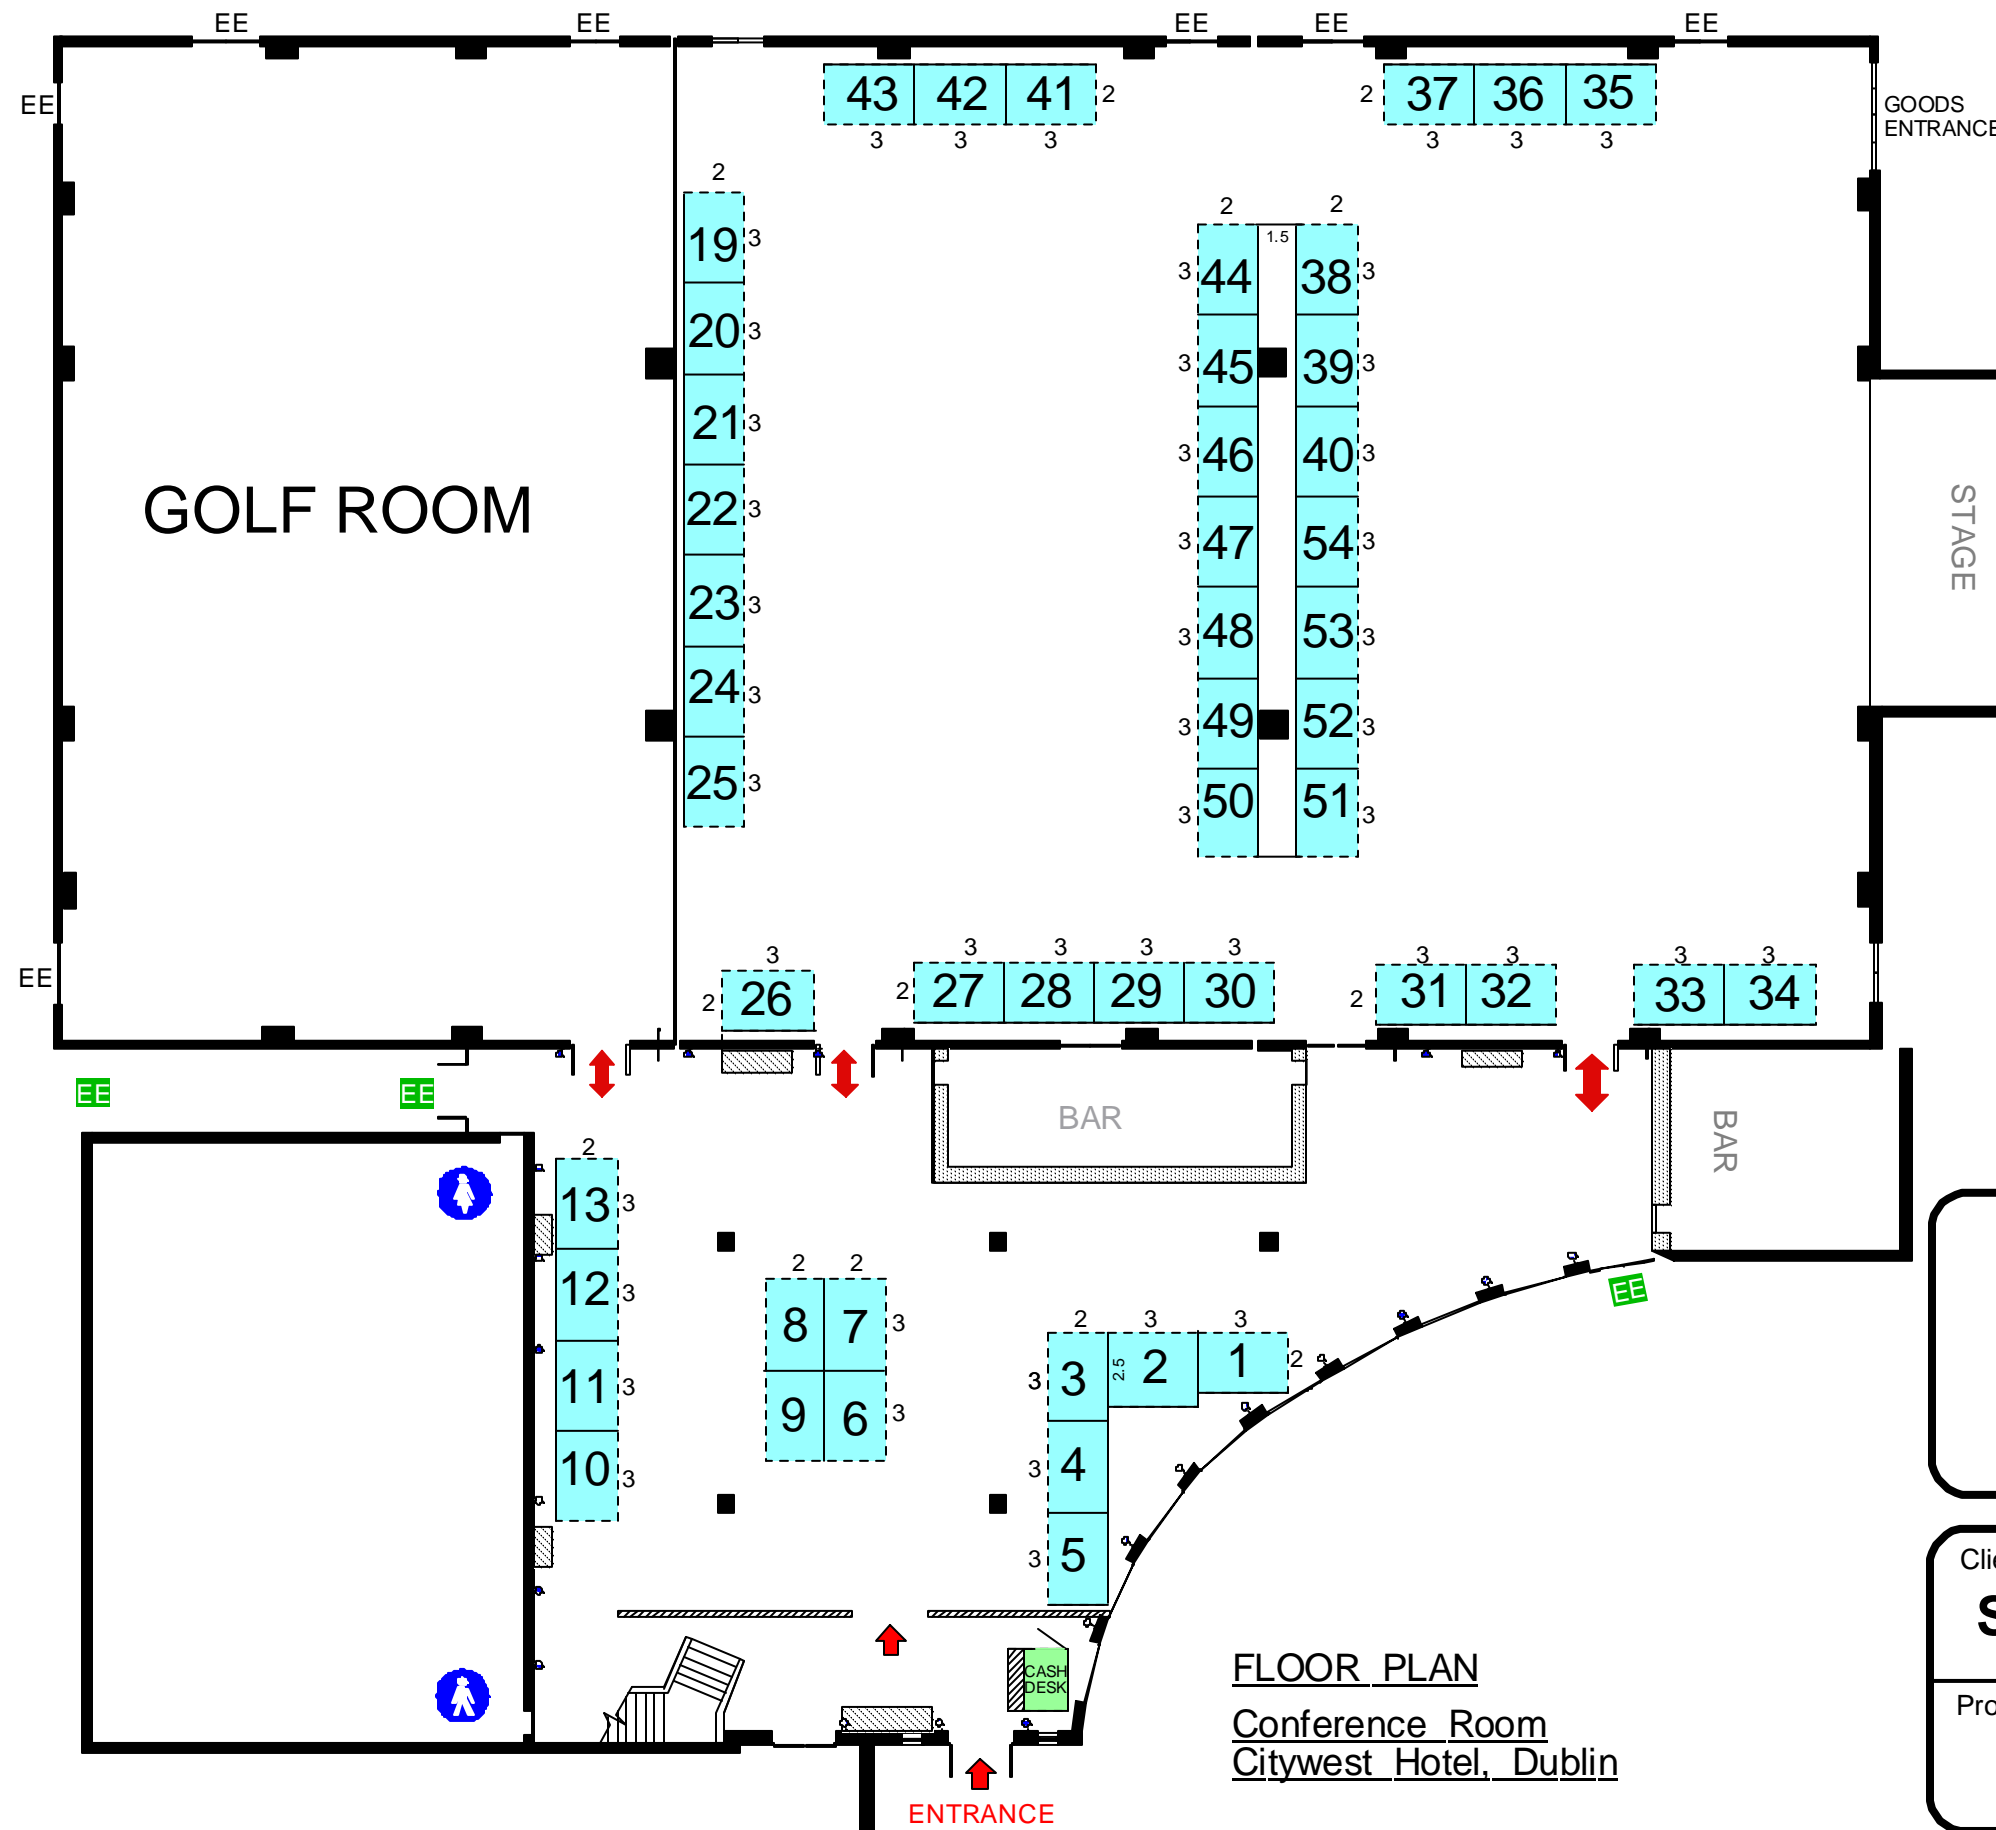

- SHELL STANDS
- SPACE ONLY STANDS
- QUERY / UNSOLD

BUILD UP:
TBC

SHOW ON:
SATURDAY 25th JULY

STRIP OUT:
TBC

PACKAGE:
OCTANORM WITH WHITE INFILL PANELS
EXHIBITOR NAME CARD
2 no SPOTS ON TRACK
1 no D/SOCKET

Client: SPORT TRACKER	Scale: 1:250
	Date:
Project: Sport Tracker Expo 2009	Rev. No:
	Drg. No:

FLOOR PLAN
Conference Room
Citywest Hotel, Dublin